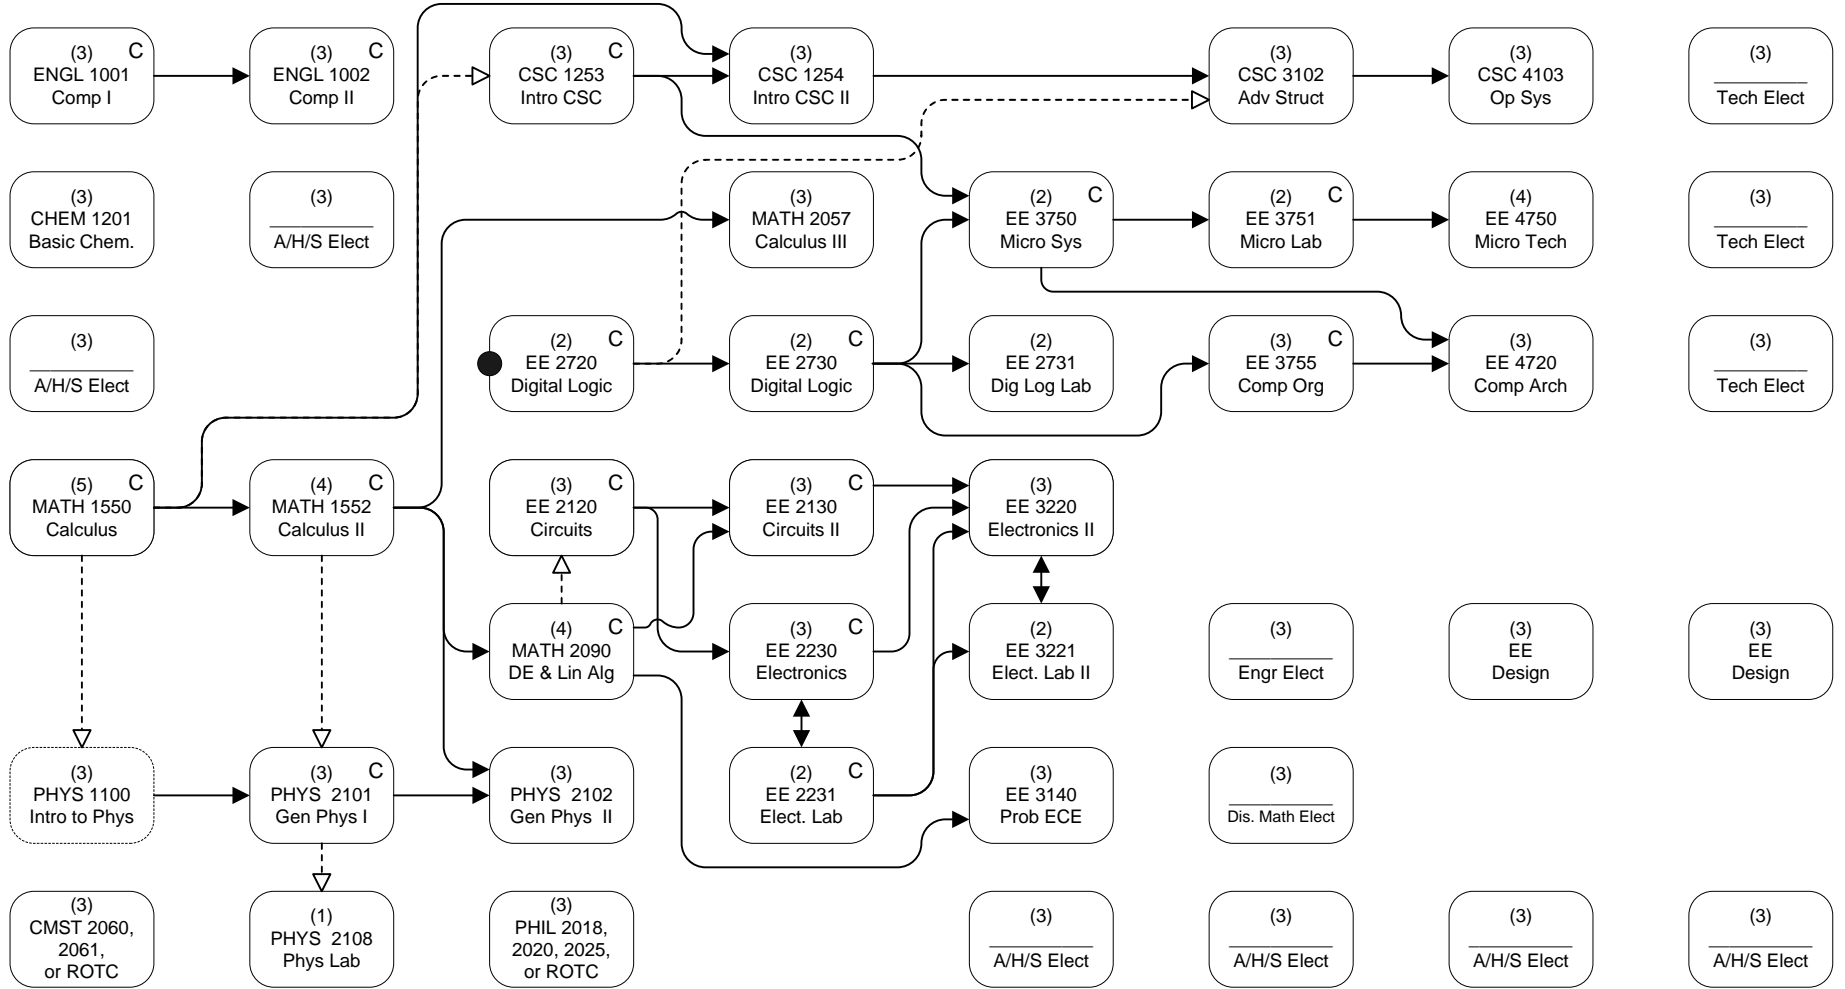

# COMPUTER ENGINEERING

| FALL | SPRING | FALL | SPRING | FALL | SPRING | FALL | SPRING |
|------|--------|------|--------|------|--------|------|--------|
| 1    | 2      | 3    | 4      | 5    | 6      | 7    | 8      |

## FLOWCHART LEGEND

- ▶ Credit required
- - - - -▶ Credit or registration required
- ◄———— Co-registration required
- C Grade of "C" or better required BEFORE moving on to next course
- Must be admitted to college before enrollment