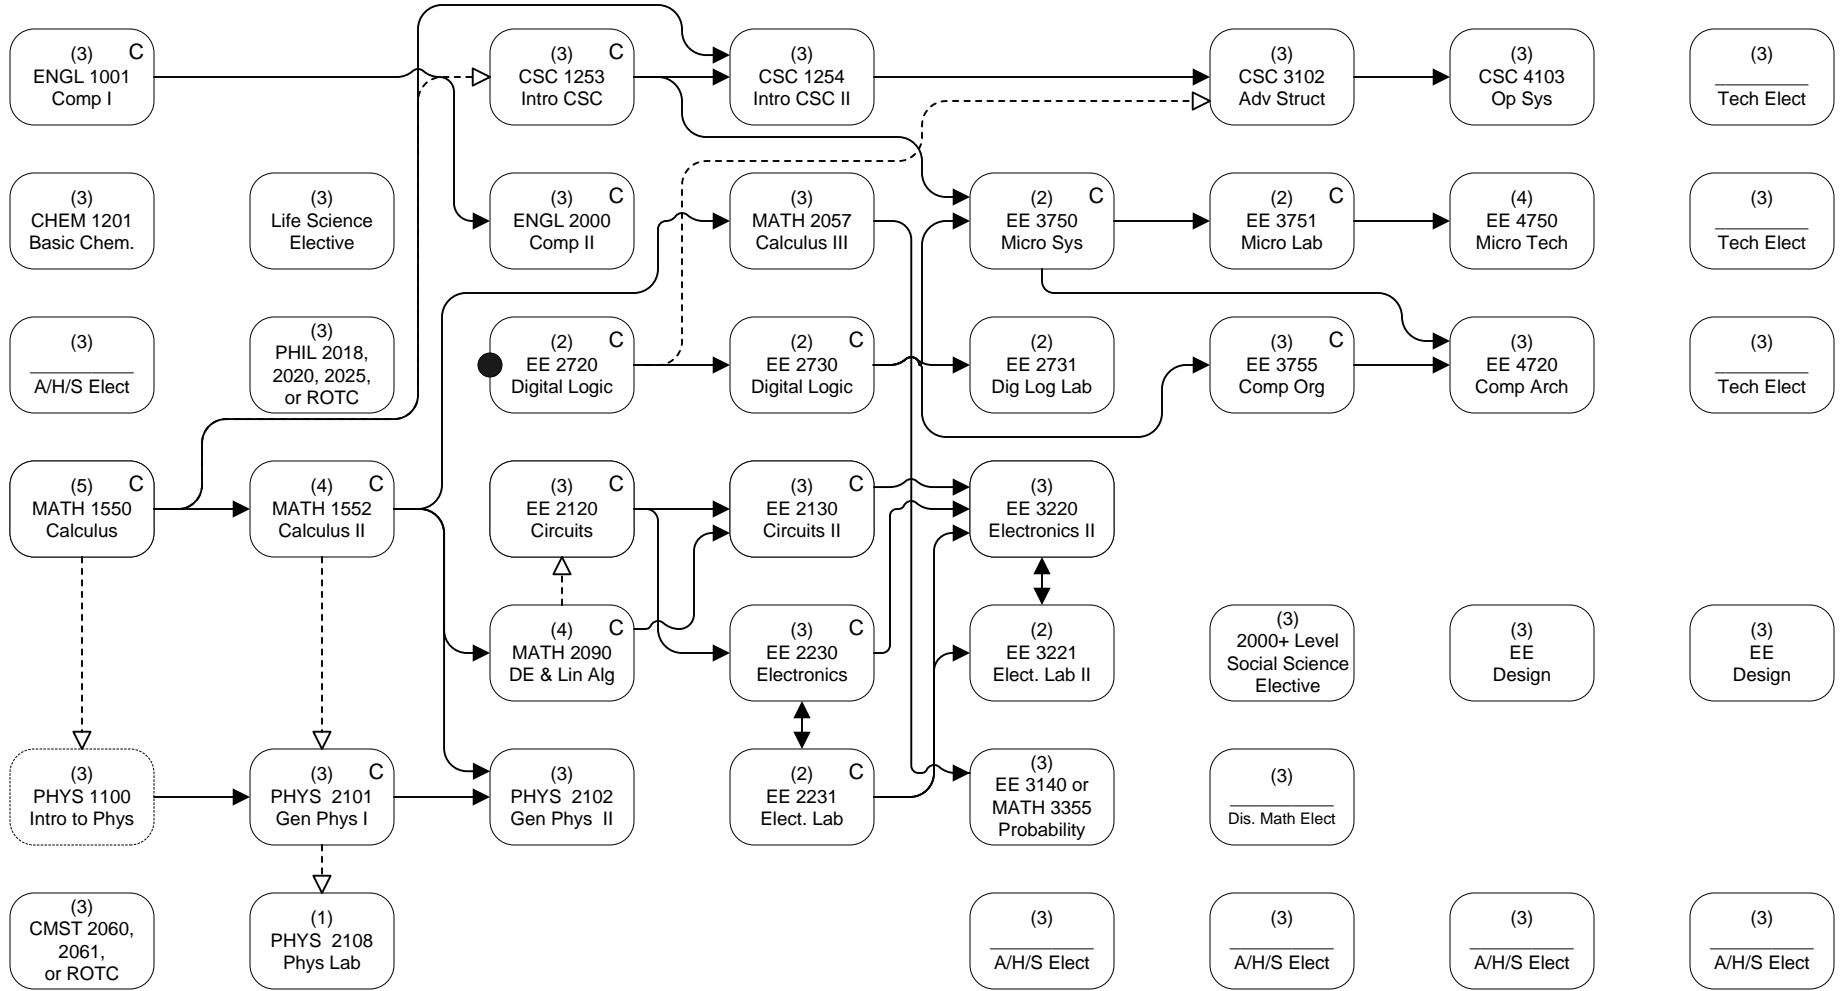

# COMPUTER ENGINEERING

FALL	SPRING	FALL	SPRING	FALL	SPRING	FALL	SPRING
1	2	3	4	5	6	7	8

EEC

EEC

HOURS: 17      14      18      16      15      17      16      15 = 128

## FLOWCHART LEGEND

- ▶ Credit required
- - - - -▶ Credit or registration required
- ◄————▶ Co-registration required

- C Grade of "C" or better required BEFORE moving on to next course
- Must be admitted to college before enrollment